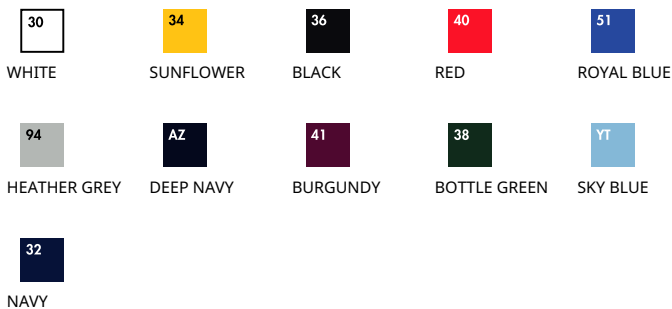

Colourways:

OEKO-TEX®
CONFIDENCE IN TEXTILES
STANDARD 100
08-5295 Shirley
Tested for harmful substances
www.oeko-tex.com/standard100