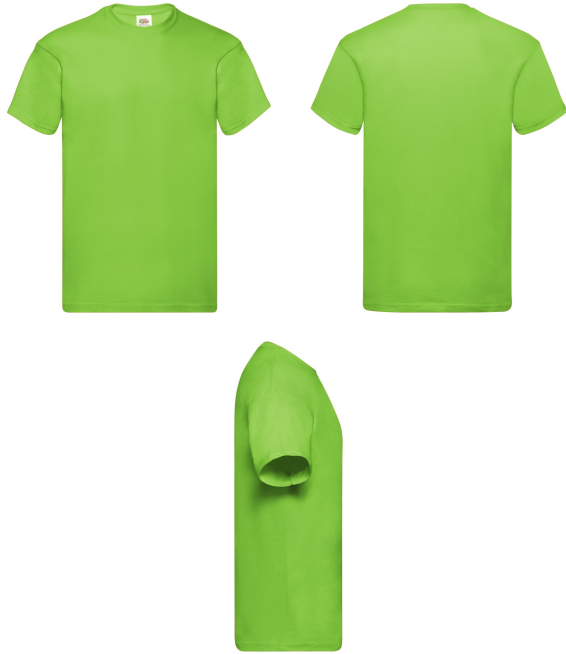

ORIGINAL T

Mens - 61-082-0

MENS LADIES KIDS

100% cotton*
*Heather Grey 97% cotton, 3% polyester

White - 135gm/m²
Colour - 145gm/m²

S - 5XL
4XL & 5XL available in White, Black, Navy and Heather Grey only

120
(108 size 2XL, 36 sizes 3XL-5XL)

- Rib crew neck with self-fabric back neck tape
- Fine knit gauge for enhanced printability

Care Instructions

Colourways:

30 WHITE	34 SUNFLOWER	36 BLACK	40 RED	44 ORANGE
47 KELLY GREEN	51 ROYAL BLUE	57 FUCHSIA	94 HEATHER GREY	AZ DEEP NAVY
K2 YELLOW	BX BRICK RED	41 BURGUNDY	59 CLASSIC OLIVE	38 BOTTLE GREEN
YT SKY BLUE	ZU AZURE BLUE	PE PURPLE	32 NAVY	GL LIGHT GRAPHITE
LM LIME				